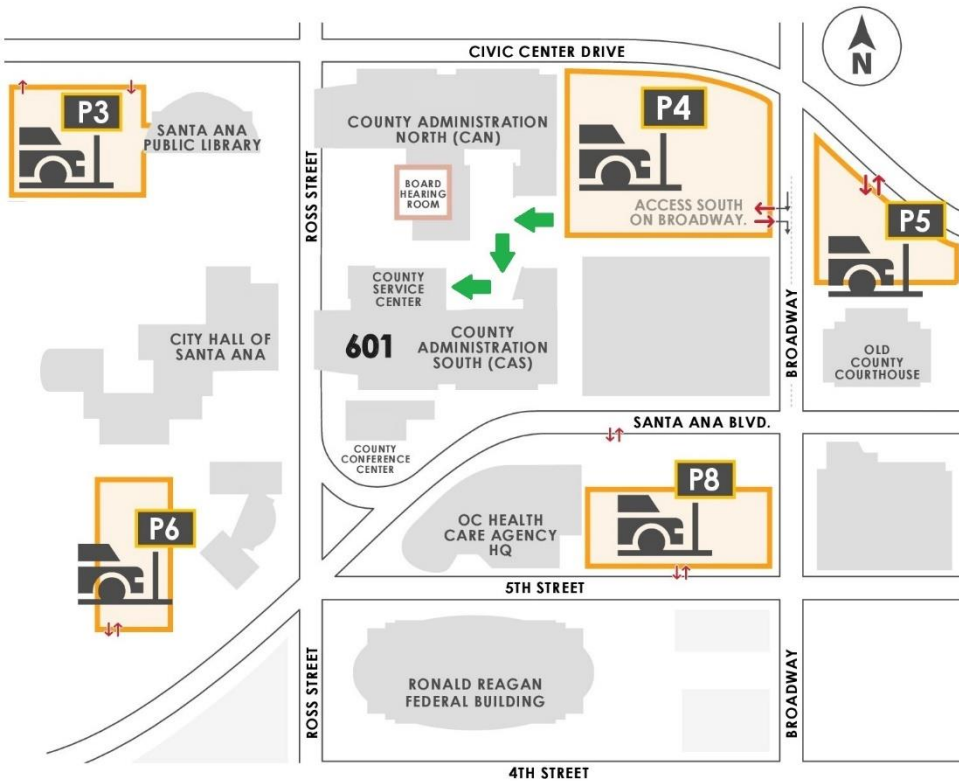

octreasurer.com

Treasurer-Tax Collector

Public Parking Directory

SCAN QR CODE TO
DOWNLOAD MAP AND
ACCESS TRANSLATIONS

中文 한국어
Español Tiếng Việt

PUBLIC PARKING AREAS OC CIVIC CENTER (SANTA ANA)

P3 690 West Civic Center Drive Rates $1 each 15 minutes or any portion thereof $20 Maximum Daily Rate	Hours & Payments Cashier on Duty: Monday-Thursday: 5:30 a.m.-8:30 p.m. Friday: 5:30 a.m.-6:30 p.m. • Credit cards accepted at all exit lanes. • Closed weekends, major holidays.
P4 630 North Broadway Street (Entry/Exit on Southbound Broadway Only) Rates First 30 minutes are free! $1 each 15 minutes or any portion thereof $20 Maximum Daily Rate	Hours & Payments • Monday-Friday: 7 a.m.-7 p.m. • Credit cards accepted at exit column. • Pay-on-Foot/Cash and Credit Payment Machine • Closed weekends, major holidays.
P6 601 West Santa Ana Boulevard (Automated Entry/Exit at Parton/Santa Ana Boulevard) Rates $1 each 15 minutes or any portion thereof $20 Maximum Daily Rate	Hours & Payments • Credit cards accepted at all exit lanes. • Pay-on-Foot/Cash Payment Machine 24/7/35
P8 301 West 5th Street Rates $1 each 15 minutes or any portion thereof $20 Maximum Daily Rate	Hours & Payments Cashier on Duty: Monday-Friday: 11 a.m.-5 p.m. • Credit cards accepted at all exit lanes. • Rolling gates open Monday-Friday: 7 a.m.-7 p.m. • Closed weekends, major holidays.
P5 211 West Santa Ana Boulevard (Entry/Exit at Civic Center Drive) Rates $.05 = 2 min. $.10 = 4 min. $.25 = 10 min. $1.00 = 40 min. $1.50 = 60 min.	Hours & Payments • Monday-Saturday: 8 a.m.-10 p.m. • Pay by credit card or by coin at meter. • 2-hour maximum limit per stay.

Orange County Treasurer-Tax Collector
County Service Center
601 N. Ross Street
Santa Ana

P4 is the closest and only onsite parking lot.
Limited metered parking available on Ross Street adjacent to
County Administration South (CAS) and County Administration North (CAN).

Directions from I-5 North - Exit on Grand Avenue - Turn left onto Grand Avenue - Turn right at Santa Ana Boulevard - Turn right at N Santiago Street - Turn left on Civic Center Drive - Turn left on N Broadway - Turn right into P4 Surface Parking Lot	Directions from I-5 South - Exit on Broadway/Main Street - Turn right onto N Broadway - Turn right into P4 Surface Parking Lot